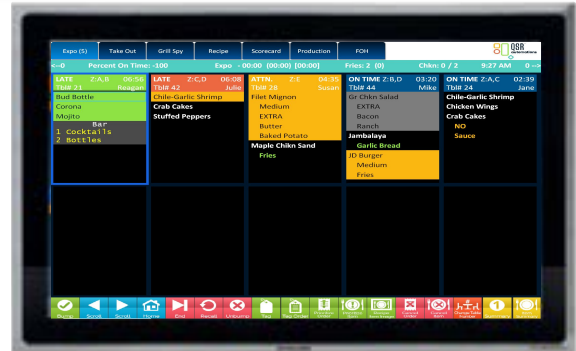

Kitchen Armor 15.6" All-in-One

FEATURE	SPECIFICATION
Material	2 mm strengthen glass
Active Display Area	13.55" x 7.62" / 344.16 mm x 193.59 mm
Diagonal	15.6"
Aspect Ratio	16:9
Dimensions	15.44" x 9.63" x 1.63" / 392.18 mm x 244.60 mm x 41.40 mm
Weight	8.45 lbs / 3.83 kgs
Native Resolution	1920 x 1080 at 60Hz
Color Depth	262 K
Touch	Technology: PCAP | Resolution: 4096 x 4096 | # of Touches: 10-Touch | Accuracy: 2mm | Response Time: 10 msec
Input Method	Finger, Touch Pen, Gloved Hand
CPU	Rk3288
Memory	2G
Storage	8G
Operating system	Android 10
Networking	10/100 Ethernet LAN
Brightness (typical)	215 nits
Response (typical)	30 msec
Viewing Angle	Horizontal: 85 or 170 total; Vertical: 85 or 170 total
Contrast Ratio	800:1
Light Transmission	86%
Power Supply	POE+ / External 12V DC Power Adapter
Temperature	Operating: 0°C to 40°C (32°F to 104°F); Storage: -20°C to 60°C (-4°F to 140°F)
Humidity	Operating: 20% to 80%; Storage: 10% to 90%
Mounting Options	100 mm VESA mount
IP	IP 65
Certifications	CE, FCC
Warranty	3 year