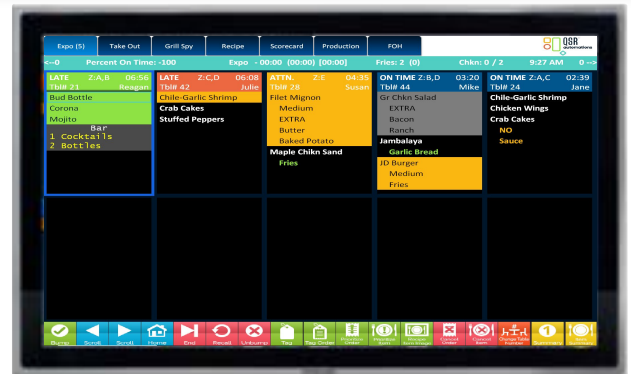

Kitchen Armor 21.5" All-in-One

FEATURE	SPECIFICATION
Material	Stainless Steel, 3.0mm strengthen glass
Active Display Area	18.77" x 10.56" / 476.64mm x 268.11 mm
Diagonal	21.5"
Aspect Ratio	16:9
Dimensions	20.83" x 12.6" x 1.94" / 529mm x 320mm x 49.2mm
Weight	16.3 lbs / 7.39 kgs
Native Resolution	1920 x 1080 at 60Hz
Color Depth	16.7 million
Touch	Technology: PCAP | Resolution: 4096 x 4096 | # of Touches: 10-Touch | Accuracy: 2mm | Response Time: 10 msec
Input Method	Finger, Touch Pen, Gloved Hand
CPU	RK3399
Memory	4G
Storage	16G
Operating system	Android 10
Networking	10/100 Ethernet LAN
Brightness (typical)	250 nits
Response (typical)	10 msec
Viewing Angle	Horizontal: 89 or 178 total; Vertical: 89 or 178 total
Contrast Ratio	3000:1
Light Transmission	86%
Power Supply	POE+ / External 12V DC Power Adapter
Temperature	Operating: 0°C to 40°C (32°F to 104°F); Storage: -20°C to 60°C (-4°F to 140°F)
Humidity	Operating: 20% to 80%; Storage: 10% to 90%
Mounting Options	100 mm VESA mount
IP	IP 65 Front Side, IP67 Industrial RJ45 jack available (POE only)
Certifications	CE, FCC
Warranty	3 year